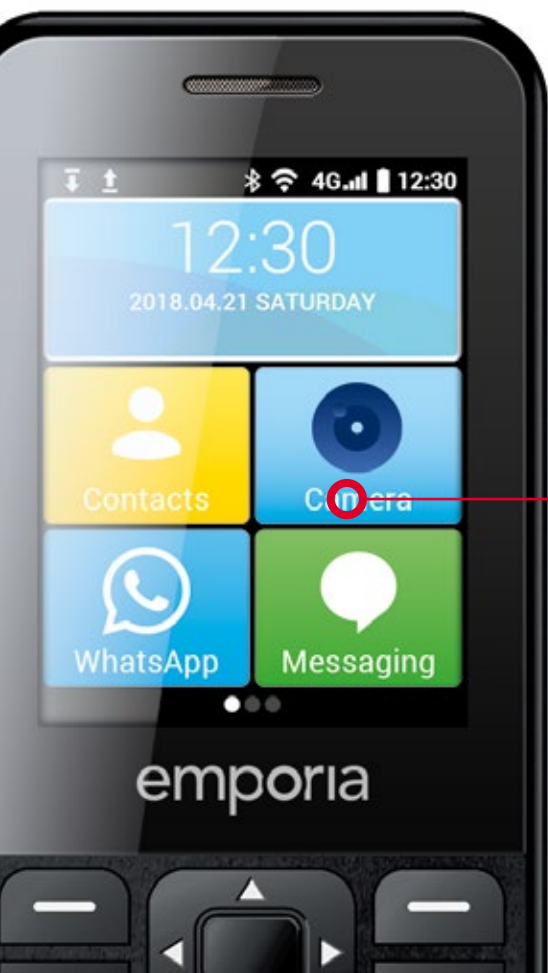

The bartype with
Whatsapp.

emporiaTALKsmart

The bartype with Whatsapp.

- Feature phone with WhatsApp
- Easy to use
- Nano Coating – IP54

Built-in
flashlight

5-megapixel
camera

2,4" large screen

emporia

emporiaTALKsmart

The bartype with Whatsapp.

Technical data

- GSM: 900(B8)/1800(B3) MHz
- UMTS: 900(B8)/2100(B1) MHz
- LTE: 800(B20)/900(B8)/1800(B3)/2100(B1)/2600(B7) MHz
- WiFi, VoLTE
- Moco 5
- Screen: 2,4" TFT
- Dimensions: 122.5x51x14.8mm
- Weight: 102g
- Battery: Li-ion, 3.8V/1400mAh
- Stand-by-time: up to 140h
- Talk-time: up to 380min
- Camera: 5MP
- Bluetooth 2.1
- Micro-SD card Slot (up to 32 GB)
- Memory: 512MB RAM + 4GB ROM
- GCF possible

Scope of delivery

- 1 mobile phone
- 1 micro-USB cable
- 1 AC/DC adapter
- 1 Li-ion battery, 3.7V/1400mAh
- 1 user guide

Functions

- Phone book for up to 1000 contacts
- Text message memory with space for up to 1000 messages
- Send and receive text and picture messages
- Vibration alert
- Various ringer volumes
- Polyphonic ringtones
- Adjustable handset volume
- Hands-free mode
- Bluetooth
- Key tones can be turned on and off
- Calculator
- Radio
- Alarm clock with snooze function
- Calendar
- Pictures can be transferred to a PC